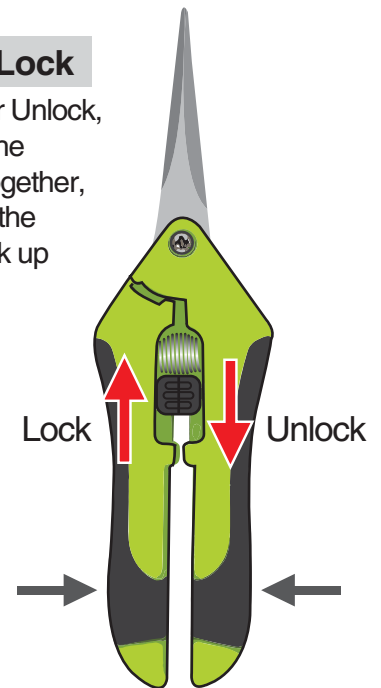

MüllerGarden
AUSTRIA

UltraPrecise Garden Snips

Model: GS-600

6 1/2 in

Stainless
Steel Blades

Precision
Cut

Quality Spring
Action

Blade
Lock

Comfort
Grip

REAL
PRODUCT
HERE

Safety Lock

To Lock or Unlock, squeeze the handles together, then slide the Blade Lock up or down.

Usage

- Micro-tip blades ideal for trimming, deadheading, and shaping. Use for fruit picking, or plants such as hedges, annuals, small flower gardens or indoor plants.
- To avoid plant stress or blade damage, cut cleanly without twisting the garden snips or plant stems.
- Always clean blades after use to remove resin and dirt.
- Store in a cool, dry place.
- Keep out of reach of children.